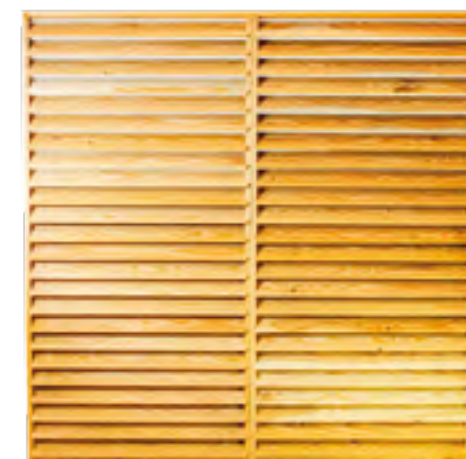

Larix Double Slatted Panel

21570M h180 x 180

Double Slatted Panel with slats mounted alternately on the front and back of the panel. Allows for maximum privacy.
Kiln dried larch.

Venetian Fixed Shutter Panel

22322-MO h180 x 60
22321-MO h180 x 90
22320-MO h180 x 180

Venetian-style louvered panel with angled slats. This contemporary design panel offers privacy, airflow and partial light penetration at the same time.
Kiln dried larch.